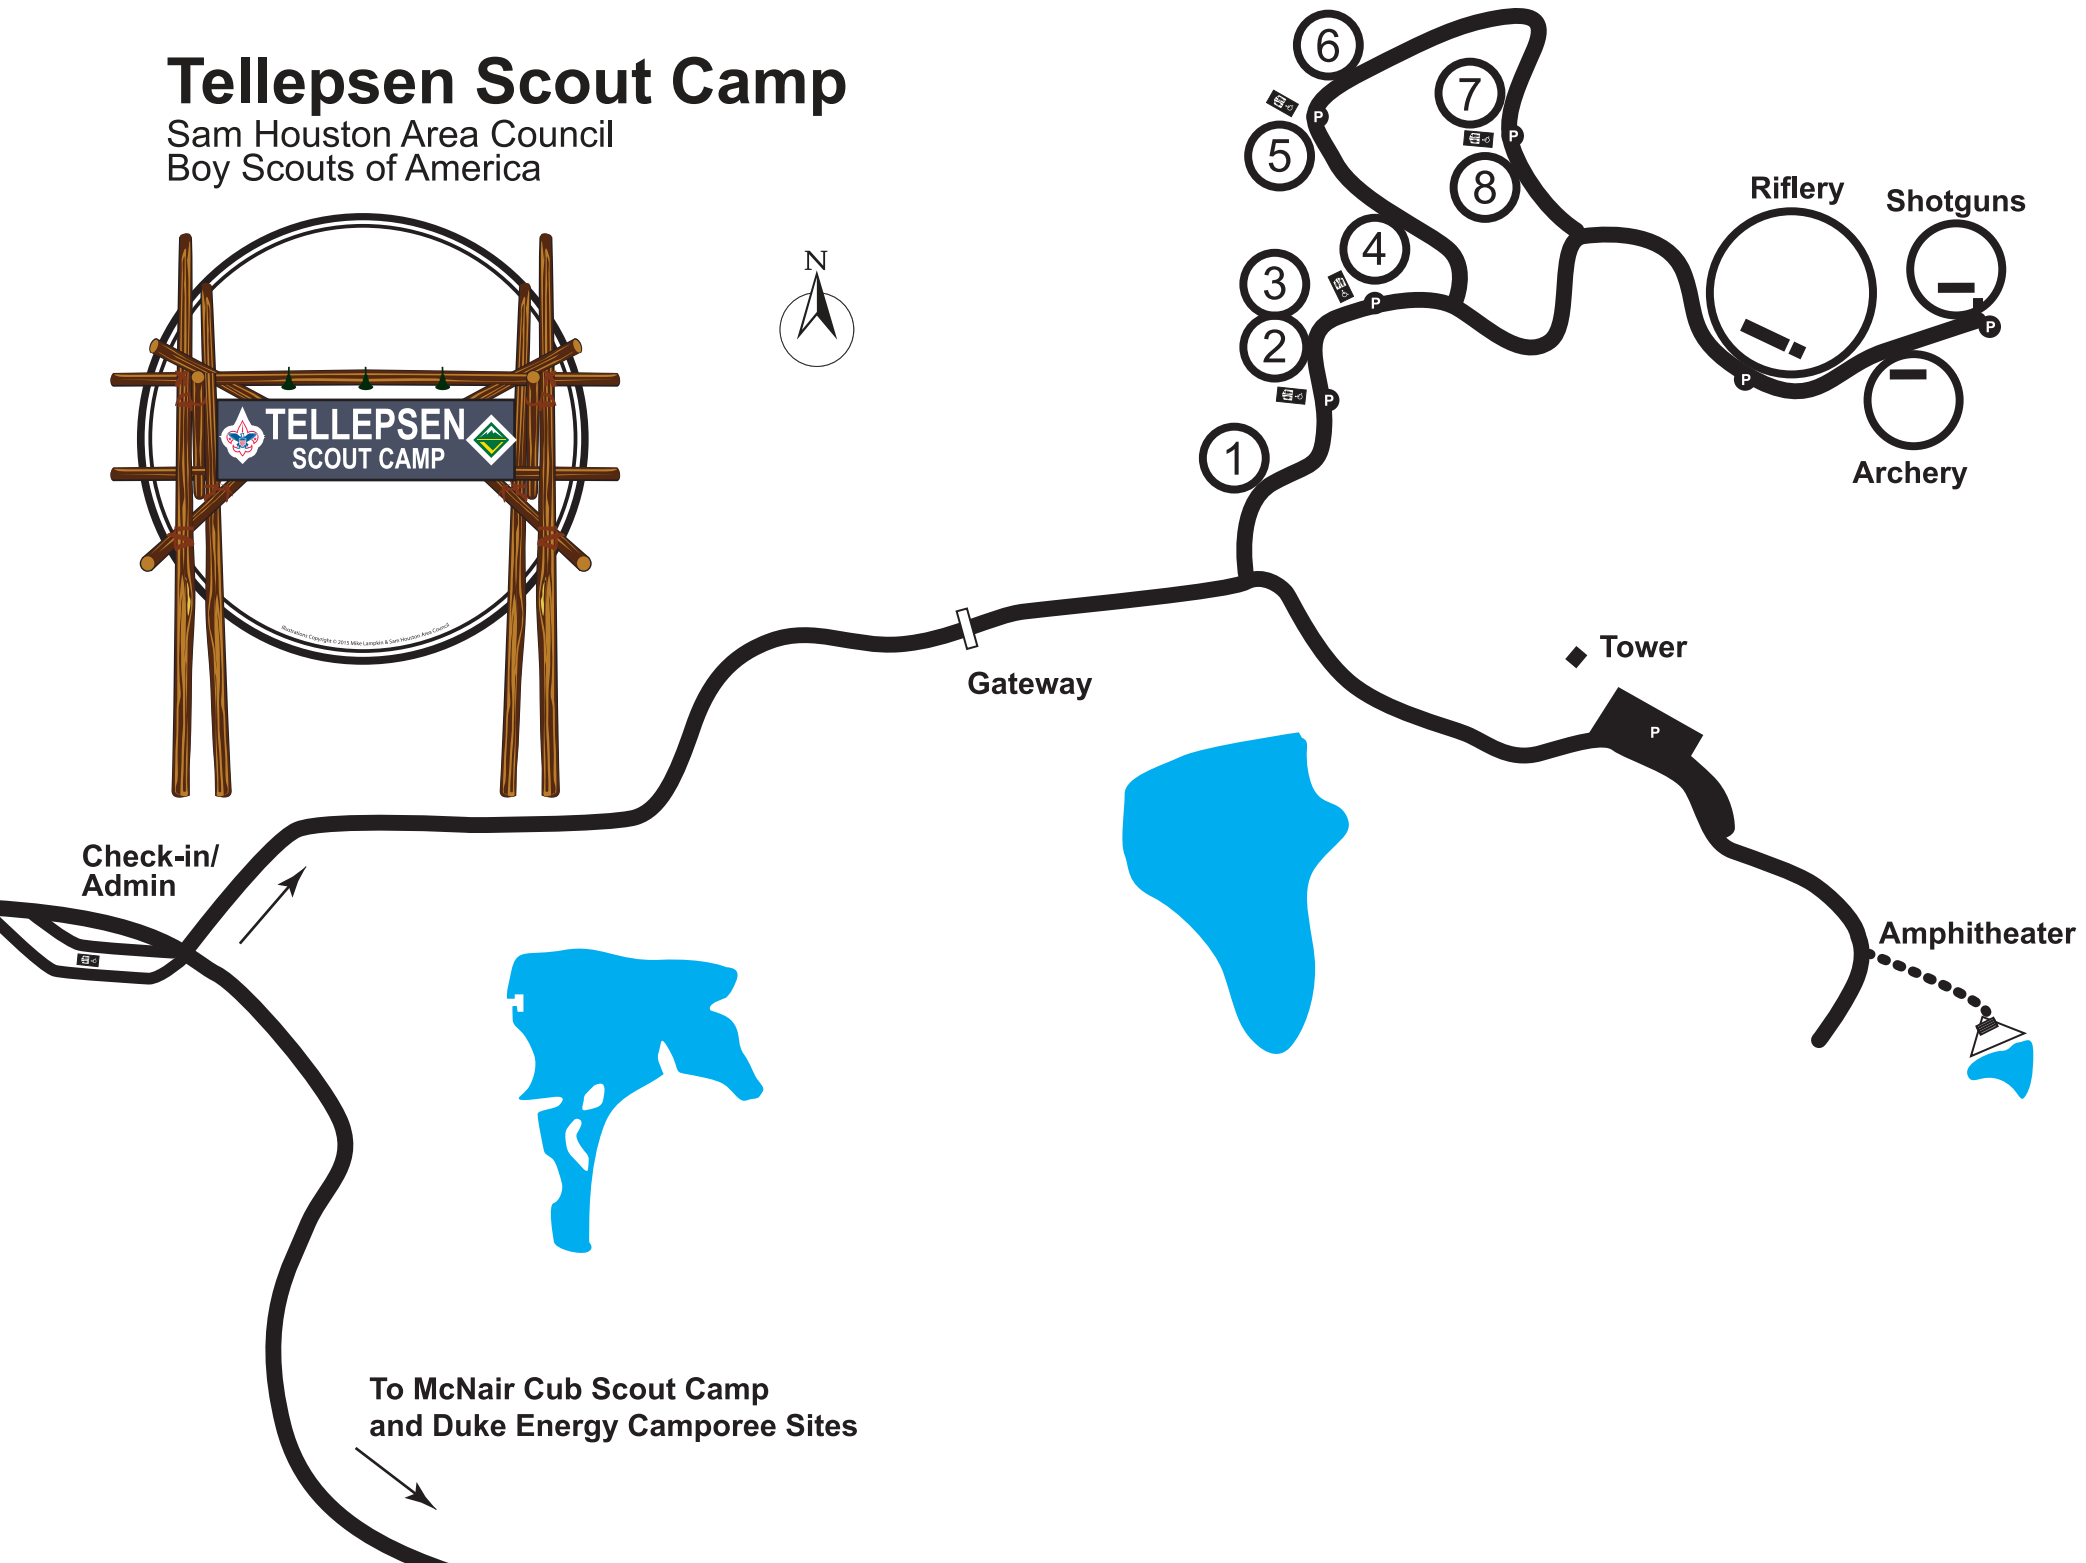

Tellepsen Scout Camp

Sam Houston Area Council
Boy Scouts of America

Check-in/
Admin

Gateway

Tower

Amphitheater

To McNair Cub Scout Camp
and Duke Energy Camporee Sites

Riflery

Shotguns

Archery